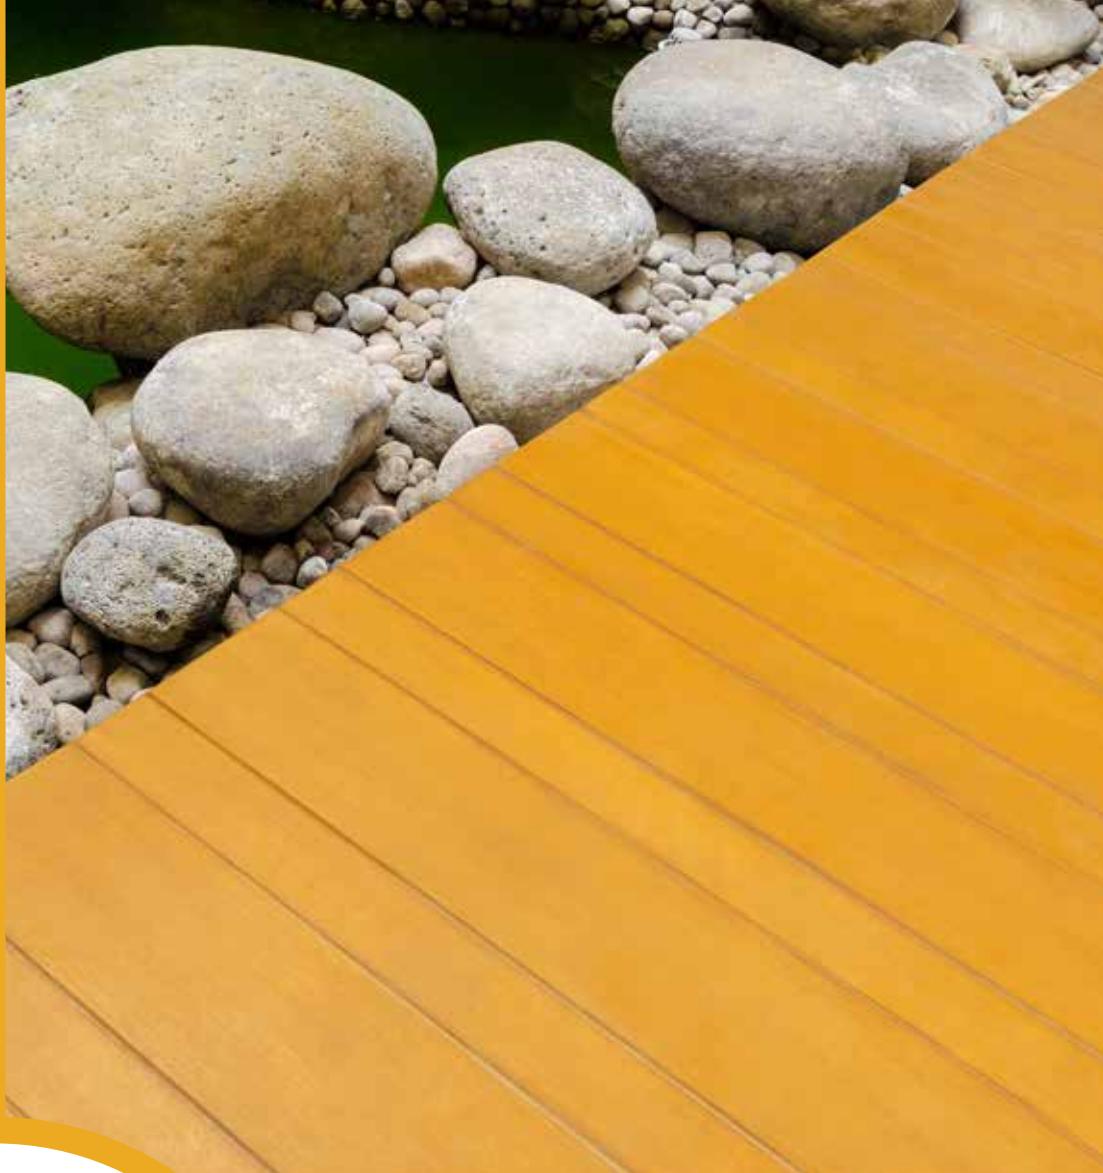

CONWOOD DECK 12”

Pasang Conwood Deck yang kuat dan tahan lama untuk memberikan tampilan lantai kayu asli pada ruang apa saja. Pemasangan yang cepat dan mudah, merupakan solusi yang ramah lingkungan ini sangat cocok untuk dekorasi interior dan eksterior.

! Untuk pemasangan di atas semen atau rangka (jarak 30 cm.)
*Sistem cat berbahan dasar air untuk lantai fiber semen

Keterangan Produk :

Jenis Produk	Warna	Tebal(cm.)	Lebar(cm.)	Panjang(cm.)	Berat(kg./buah)	Buah/m2
Deck 12” D1	Natural	2.5	30	305	28.75	1.09
Deck 12” D2	Natural	2.5	30	305	28.75	1.09
Deck 12” D3	Natural	2.5	30	305	28.75	1.09